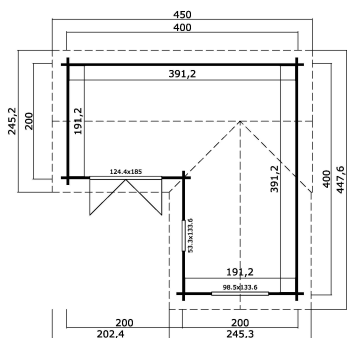

44 mm

2

8

**PACKAGING: 1 PALLET(S)**

630 x 118 x 65 cm  
1265 kg

EAN 4743329226350

**DIMENSIONS**

Floor area	11.30 m <sup>2</sup>
Roof dimensions	4.50 x 4.48 m
Cubic volume	≈ 25.76 m <sup>3</sup>
Wall height	≈ 2.11 m
Ridge height	≈ 2.45 m
Front overhang	≈ 25 cm

**WINDOWS & DOORS**

1 x Double door (DGP+A+*)	124.4 x 185.0 cm
1 x Single window open inward (DGP+A+*)	53.3 x 133.6 cm
1 x Double window open inward (DGP+A+*)	98.5 x 133.6 cm

\*DGP+A+: Double Glazed Premium Plus with Arches

**ROOF & FLOOR**

Roof boards	18x90 mm
Floor boards	18x90 mm
Roof surface	19.40 m <sup>2</sup>
Roof angle	≈ 19.4 °
Treated Bearers	45x70 mm

\* Optional roof covering available